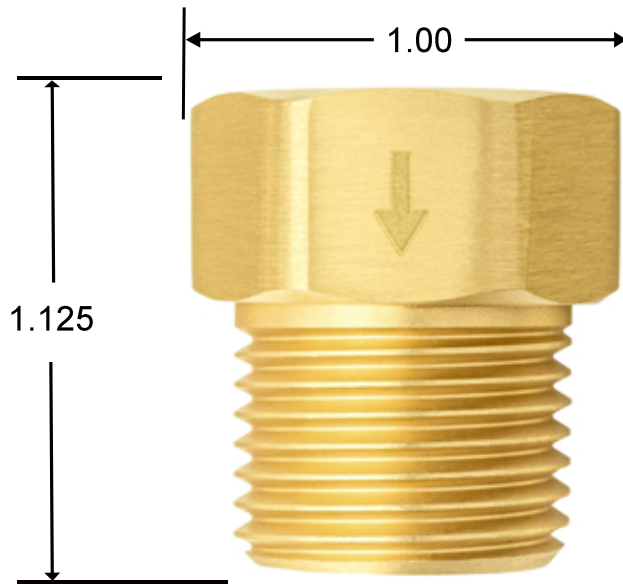

SUBMITTED MODEL NO.

HS-VB-BG

**BRUSHED GOLD FINISH**

JOB NAME

ITEM Certified Vacuum Breaker and Backflow Preventer for Handheld Shower Heads

SUBMITTED AS SHOWN

SUBMITTED AS NOTED

\*DIMENSIONS IN INCHES

**SPECIFICATIONS**

**NOTES**

- ① ASSE 1014-2020 Compliant Certified. Massachusetts Uniform State Plumbing Code (248 CMR 10.00) approved.
- ② Prevents Backflow of Water From Handheld Shower Heads.
- ③ Threads: 1/2" NPS Female x 1/2" NPS Male. Fits all 1/2" Shower Hoses and Water Supplies.
- ④ Solid Lead-Free Brass Construction. Brushed Gold Plated. Wt.: .4 lbs.
- ⑤ Minimal Pressure Loss, Less Than 5 psi.
- ⑥ High Sierra Supplied Rubber Washers are Required for Proper Function.