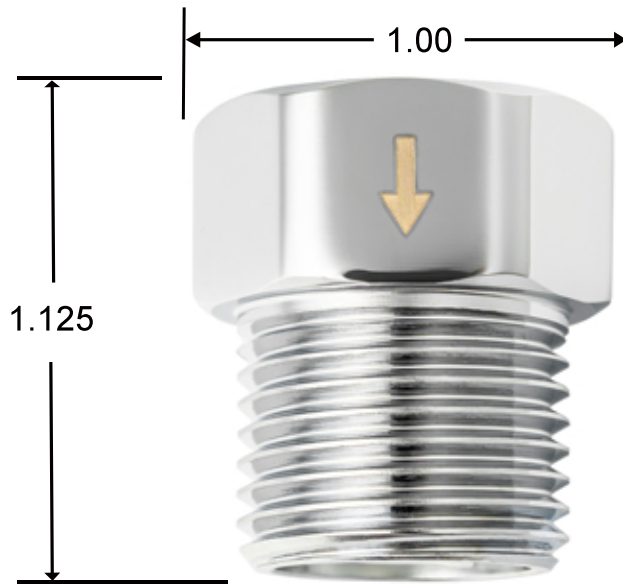

SUBMITTED MODEL NO.

HS-VB-CH

**CHROME FINISH**

JOB NAME

ITEM Certified Vacuum Breaker and Backflow Preventer for Handheld Shower Heads

SUBMITTED AS SHOWN

SUBMITTED AS NOTED

\*DIMENSIONS IN INCHES

**SPECIFICATIONS**

**NOTES**

- ① ASSE 1014-2020 Compliant Certified. Massachusetts Uniform State Plumbing Code (248 CMR 10.00) approved.
- ② Prevents Backflow of Water From Handheld Shower Heads.
- ③ Threads: 1/2" NPS Female x 1/2" NPS Male. Fits all 1/2" Shower Hoses and Water Supplies.
- ④ Solid Lead-Free Brass Construction. Chrome Plated. Wt.: .4 lbs.
- ⑤ Minimal Pressure Loss, Less Than 5 psi.
- ⑥ High Sierra Supplied Rubber Washers are Required for Proper Function.