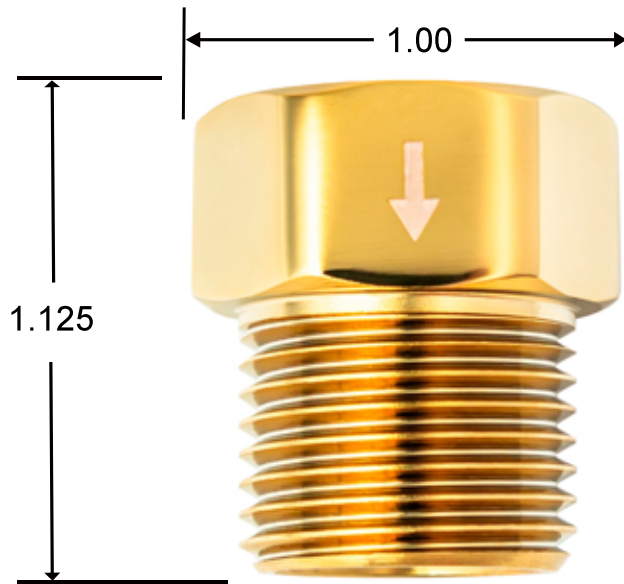

SUBMITTED MODEL NO.
HS-VB-PB
<b>POLISHED BRASS FINISH</b>

JOB NAME	ITEM Certified Vacuum Breaker and Backflow Preventer for Handheld Shower Heads
----------	--

SUBMITTED AS SHOWN	
SUBMITTED AS NOTED	

\*DIMENSIONS IN INCHES

SPECIFICATIONS	NOTES
<ul style="list-style-type: none"> <li>① ASSE 1014-2020 Compliant Certified. Massachusetts Uniform State Plumbing Code (248 CMR 10.00) approved.</li> <li>② Prevents Backflow of Water From Handheld Shower Heads.</li> <li>③ Threads: 1/2" NPS Female x 1/2" NPS Male. Fits all 1/2" Shower Hoses and Water Supplies.</li> <li>④ Solid Lead-Free Brass Construction. Polished Brass Plated. Wt.: .4 lbs.</li> <li>⑤ Minimal Pressure Loss, Less Than 5 psi.</li> <li>⑥ High Sierra Supplied Rubber Washers are Required for Proper Function.</li> </ul>	<p><b>Important:</b> Failure to use the included washers may result in shower head pressure loss.</p>