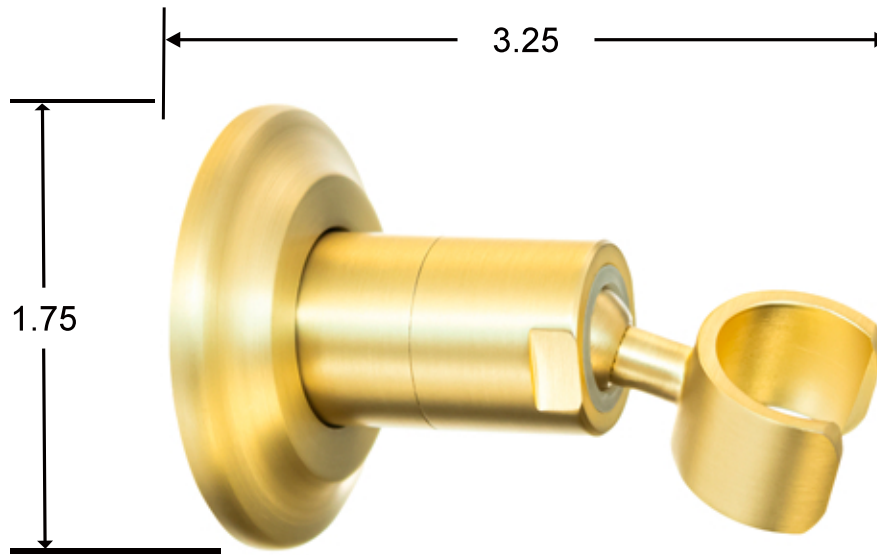

SUBMITTED MODEL NO.
HS-HLDR-WM-BG
BRUSHED GOLD FINISH

JOB NAME	ITEM	Solid Metal Wall Mounted Holder for Handeld Shower Heads
----------	------	--

SUBMITTED AS SHOWN	
SUBMITTED AS NOTED	

*DIMENSIONS IN INCHES

SPECIFICATIONS	NOTES
<ul style="list-style-type: none"> ① Handheld Shower Heads that Rest in Holders at the Hose Connection will Fit this Holder. ② Weight of the Handheld will Not Affect the Holder Setting. ③ Solid Metal and Rust-Resistant with Brushed Gold Finish. ④ Installs Quickly on Ceramic, Marble, Stone, Fiberglass and Acrylic Shower Walls and Tub Surrounds. 	