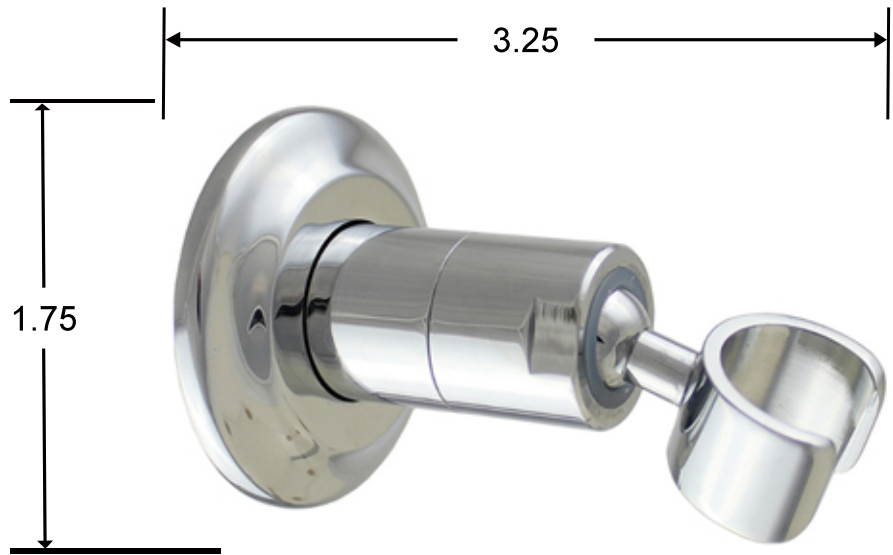

SUBMITTED MODEL NO.
HS-HLDR-WM-CH
CHROME FINISH

JOB NAME	ITEM	Solid Metal Wall Mounted Holder for Handeld Shower Heads
----------	------	--

SUBMITTED AS SHOWN	
SUBMITTED AS NOTED	

*DIMENSIONS IN INCHES

SPECIFICATIONS	NOTES
<ul style="list-style-type: none"> ① Handheld Shower Heads that Rest in Holders at the Hose Connection will Fit this Holder. ② Weight of the Handheld will Not Affect the Holder Setting. ③ Solid Metal and Rust-Resistant with Chrome Finish. ④ Installs Quickly on Ceramic, Marble, Stone, Fiberglass and Acrylic Shower Walls and Tub Surrounds. 	